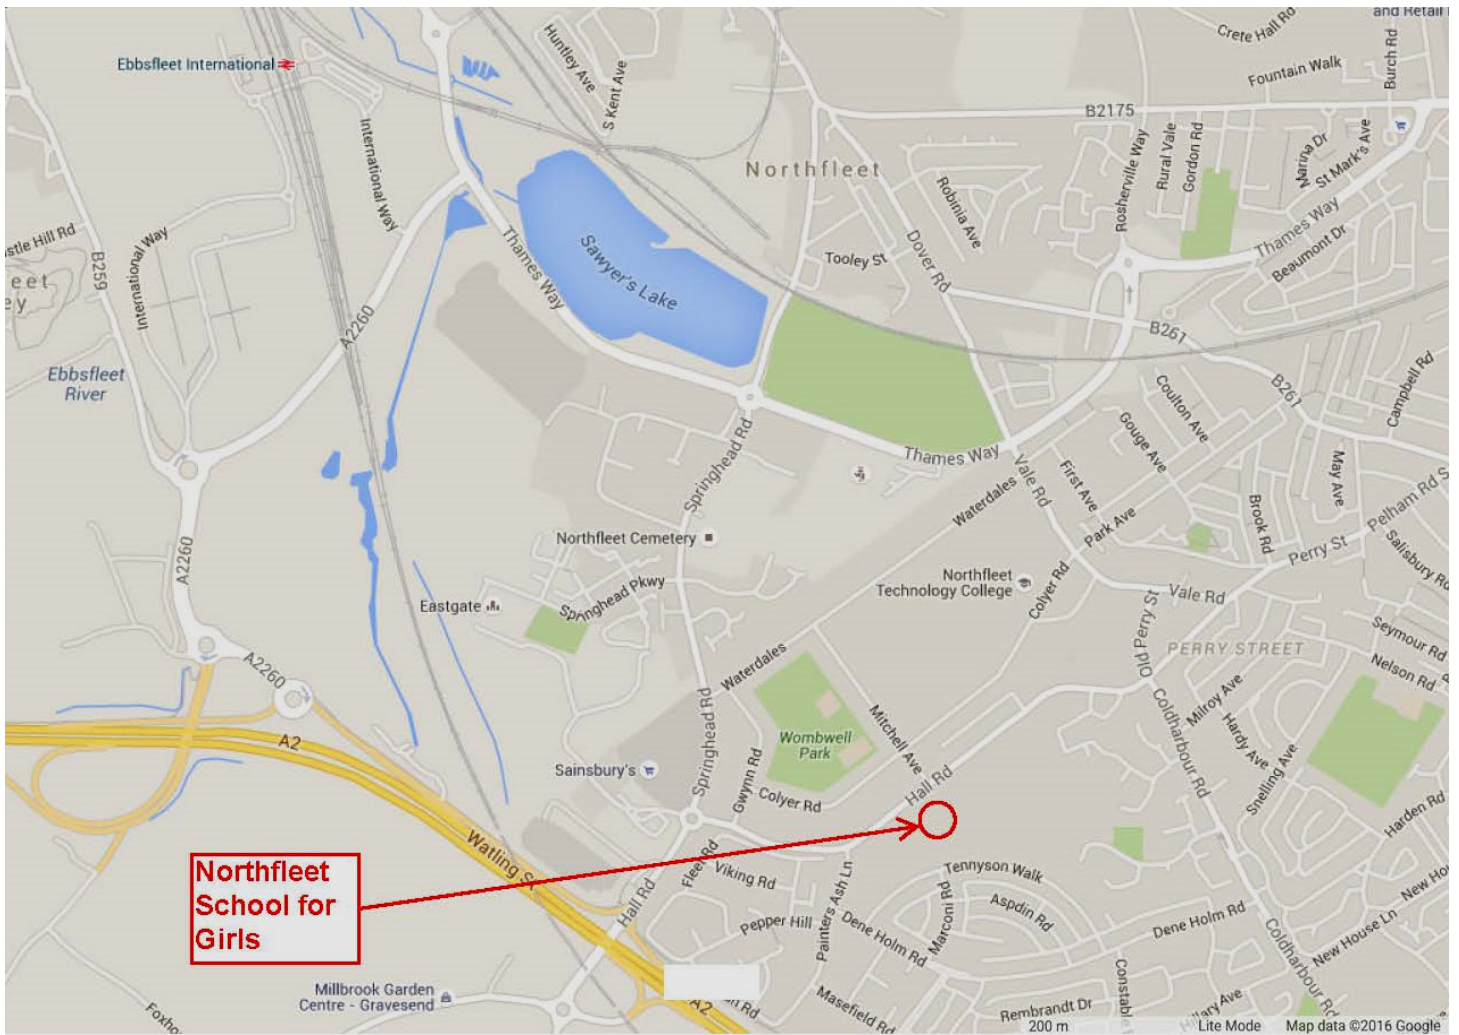

What is the MBF?

The Model Bus Federation was formed in 1968 by two enthusiastic bus modellers as a way of extending their hobby by communicating with other modellers and swapping ideas and tips to help improve their modelling. Little did they realise that, over the years, the MBF would grow into a world-wide association.

The MBF is the only organisation devoted to the world of model PSVs which has its strength and base in the UK. Indeed, the growth of the bus kit industry over the years is due in no small way to the efforts of the MBF and its members who have helped to stimulate the growth of a new industry to cater for the demand.

Why should I join the MBF?

If your interest in buses extends to the world of models, becoming a member of the MBF is the ideal way to help you develop your hobby. A monthly journal, regular local and national meetings, model competitions, the exchange of ideas with fellow modellers, a sales shop and special supplements are all part of the membership benefits of the MBF.

How do I find out more about the Kent Area of the MBF?

The Kent Area of the MBF usually meets at Maidstone Baptist Church Hall, Knight rider Street, Maidstone, Kent, ME15 6LU every two months; at the end of January, May, July, September and November. There is no meeting at the end of March as we have a stand at the South-Eastern Bus Rally at Detling in early April.

New members are always welcome, please come along and see what we do. For more details, please contact: Peter Bailey (Secretary) on 01304 614184