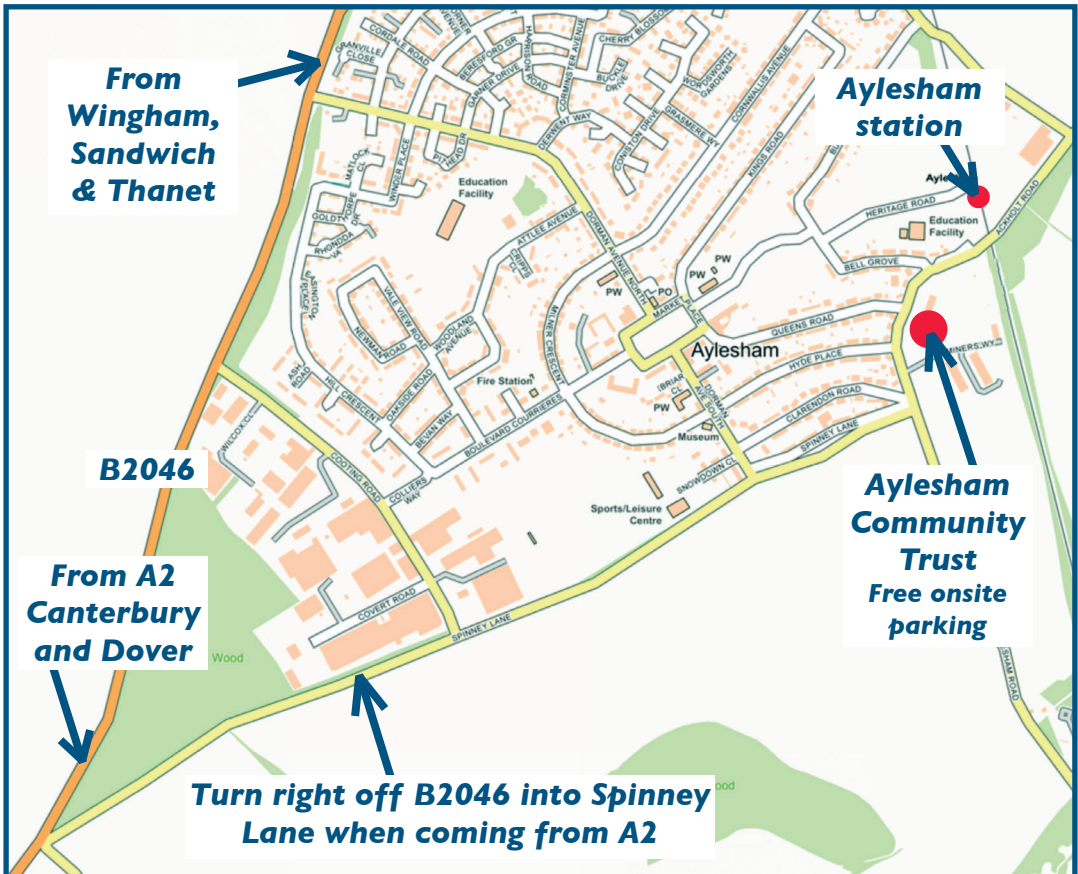

# How to get to the Aylesham Model Railway Exhibition

© All Technology Copyright Streetmap EU Ltd 2024. This site includes mapping data licenced from Open Street Map, Collins Bartholomew and © Crown copyright and database rights 2024 Ordnance Survey (100049162). Streetmap.co.uk

**Plenty of free parking on site • Light refreshments on sale**  
**Hourly train services from Dover Priory, Faversham and**  
**Canterbury East to Aylesham station (five minutes walk from venue).**  
**Buses stop close to the venue.**

***East Kent Model Railway Society (EKMRs) meets  
four times a week at its clubhouse in Whitstable.***

***Email us via [EKMRsWhitstable@gmail.com](mailto:EKMRsWhitstable@gmail.com) if you would like  
to join our friendly club. New members always welcome.***