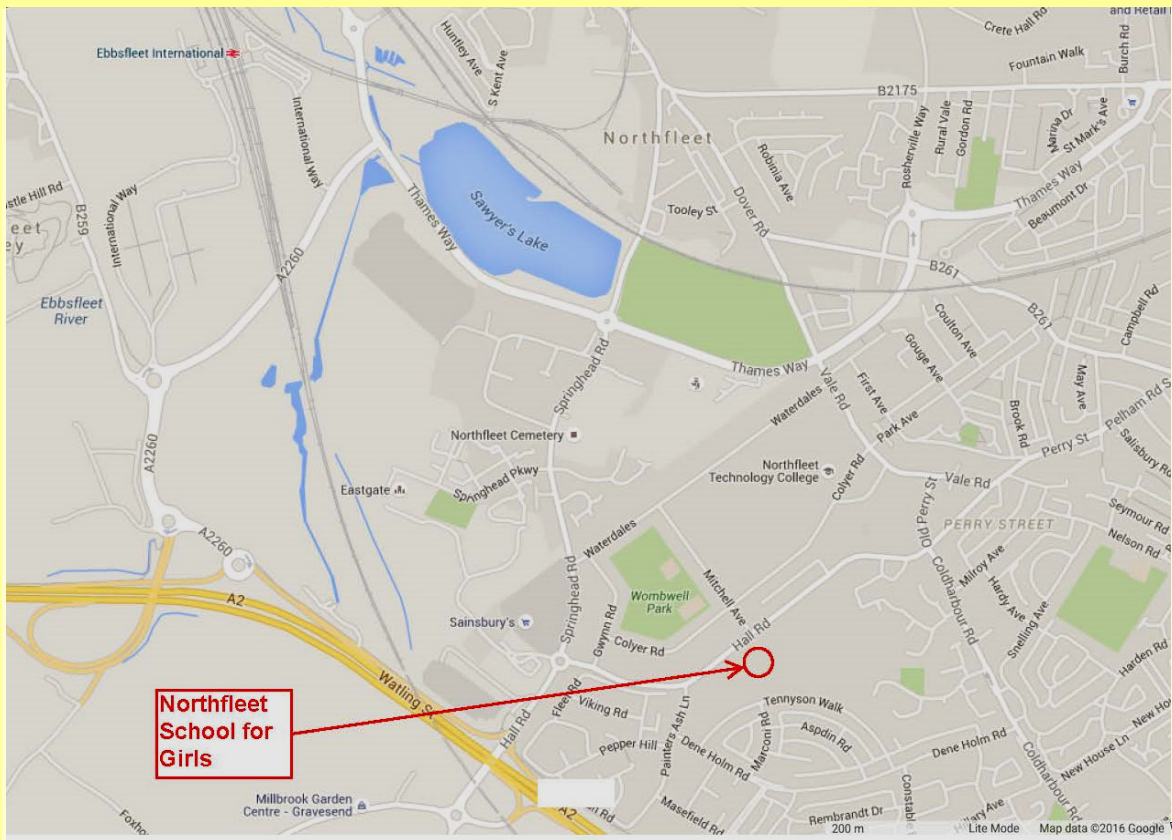

Who are GRES?

Formed in 1970, the Gravesend Railway Enthusiasts Society (GRES) is a society for people with an interest in railways in particular, although many of us also share enthusiasm for other forms of transport such as buses, trams, planes and shipping.

Membership of the Society costs £20 a year. For your subscription you get: 20 meetings with presentations from guest speakers in central Gravesend; ten issues of our newsletter "GRES Journal"; visits to places of Railway Interest and an annual coach outing.

Railway modelling is of interest to many of our members, and we currently have two OO gauge layouts - Gravesend West (currently being developed) and Windmill Hill (children's layout). GRES also holds its own Model Railway Exhibition once a year in November.

New members are always welcome, please come along and see what we do. For more details, please contact:
Ella Marcar on 07703 657157 or visit: www.gres.org.uk