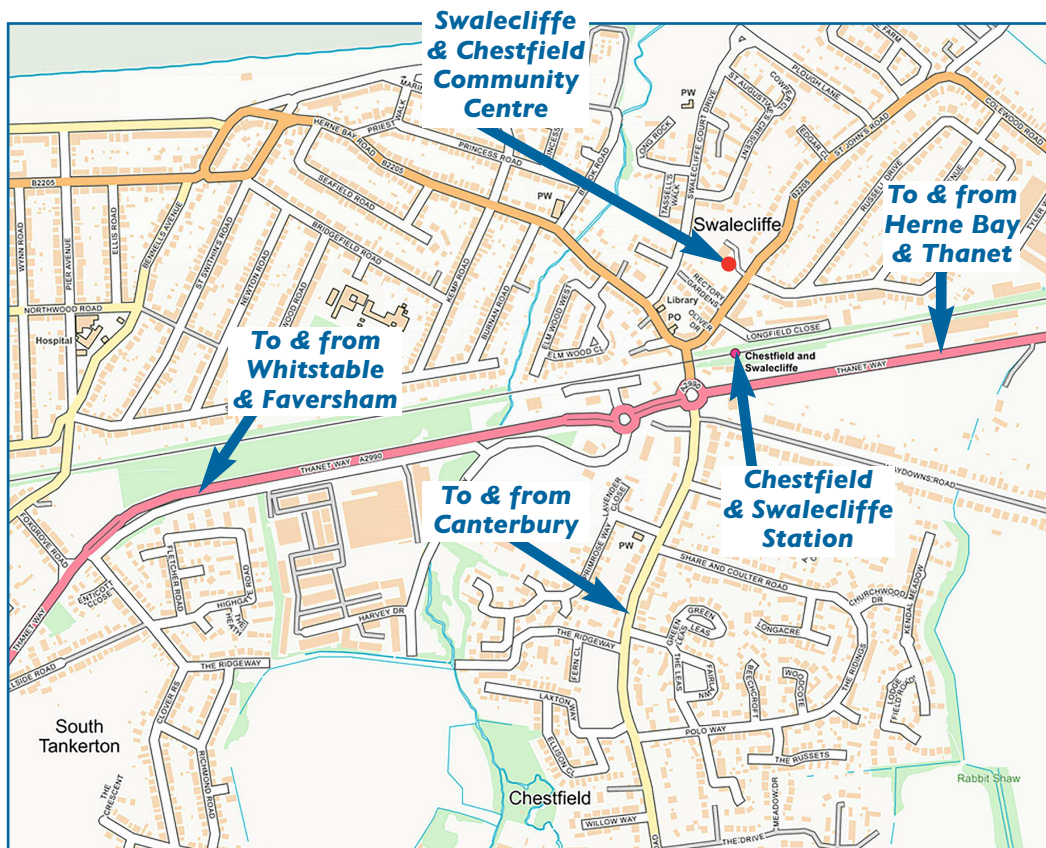

How to get to the Whitstable Model Railway Exhibition

© All Technology Copyright Streetmap EU Ltd 2022. This site includes mapping data licenced from Open Street Map, Collins Bartholomew and © Crown copyright and database rights 2022 Ordnance Survey (100049162). Streetmap.co.uk

Light refreshments will be on sale at the exhibition.
Very limited parking at the venue – please park on nearby roads.
Chestfield & Swalecliffe station is five minutes walk away.
Buses stop frequently right outside the community centre.

***East Kent Model Railway Society (EKMRS) meets
three times a week at its clubhouse in Whitstable.***

***Email us via EKMRSWhitstable@gmail.com if you would like
to join our friendly club. New members always welcome.***